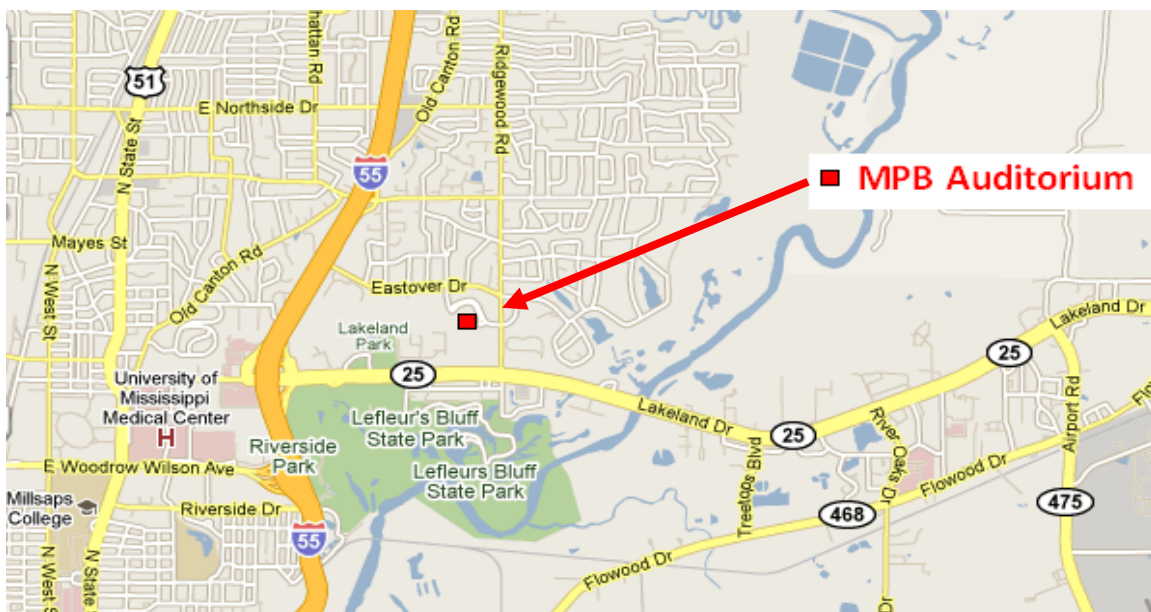

### Driving Directions

Mississippi Public Broadcasting (MPB) Auditorium  
3825 Ridgewood Road, Jackson, MS 39211

#### Driving from Highway 25...

- Highway 25 becomes Lakeland Drive as you reach the Jackson area.
- Continue on Highway 25/Lakeland Drive and cross the Pearl River bridge.
- As you approach the Pearl River bridge begin to get in the far right lane.
- Cross the Pearl River bridge and look ahead to see the Ridgewood Road intersection.
- Get in the right turn lane and turn right onto Ridgewood Road.
- As you turn onto Ridgewood Road immediately begin to merge into the left lane.
- You will approach a small hill and notice an entrance to the Research and Development Center on the left. Get in the left turn lane and follow the signs to the MPB auditorium.
- Be mindful of the speed limit as you approach Jackson. Flowood Police strictly enforce speed.

### Driving from Interstate 55...

- From I-55 take the Lakeland Drive exit (98B) at St. Dominic's hospital and drive east, away from St. Dominic's hospital.
- As you pass Smith-Wills stadium on the left begin to merge into the left lane.
- The first major intersection will be Ridgewood Road.
- Get in the far left turn lane and turn left onto Ridgewood Road.
- As you turn onto Ridgewood Road you will approach a small hill and notice an entrance to the Research and Development Center on the left. Get in the left turn lane and follow the signs to the MPB auditorium.

### Google Maps:

- For more information visit <http://maps.google.com/>
- Enter "**3825 Ridgewood Road, Jackson, MS 39211**" as the location.